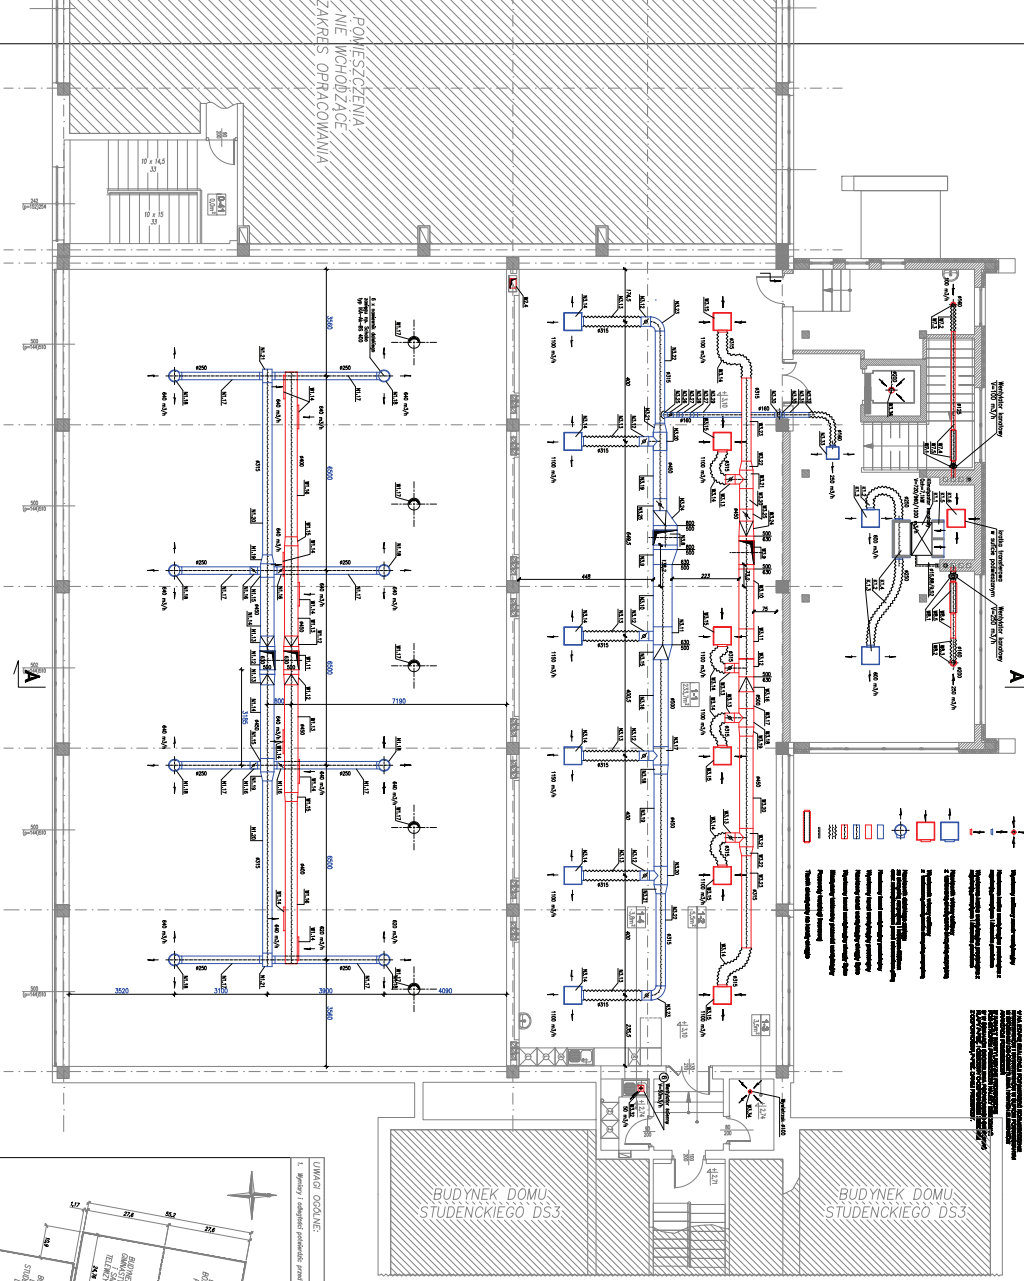

POWIĘSZCZENIA
NIE WCHODZĄCE
ZAKRES OPRACOWANIA